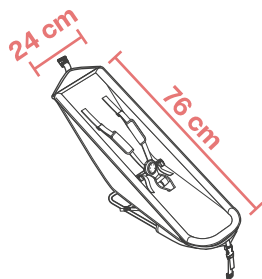

DE Technische Daten · EN Technical data · FR Données techniques
NL Technische gegevens · IT Dati tecnici · ES Datos técnicos · PT Dados técnicos
DA Tekniske data · NO Tekniske data · SV Tekniska data · FI Tekniset tiedot
PL Dane techniczne · CS Technické údaje · HU Műszaki adatok