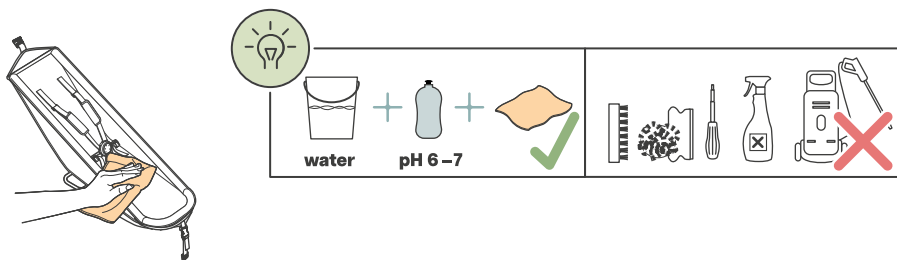

DE Reinigung · **EN** Cleaning · **FR** Nettoyage · **NL** Schoonmaken · **IT** Pulizia
ES Limpieza · **PT** Limpeza · **DA** Rengøring · **NO** Rengjøring · **SV** Rengöring
FI Puhdistus · **PL** Czyszczenie · **CS** Čištění · **HU** Tisztítás